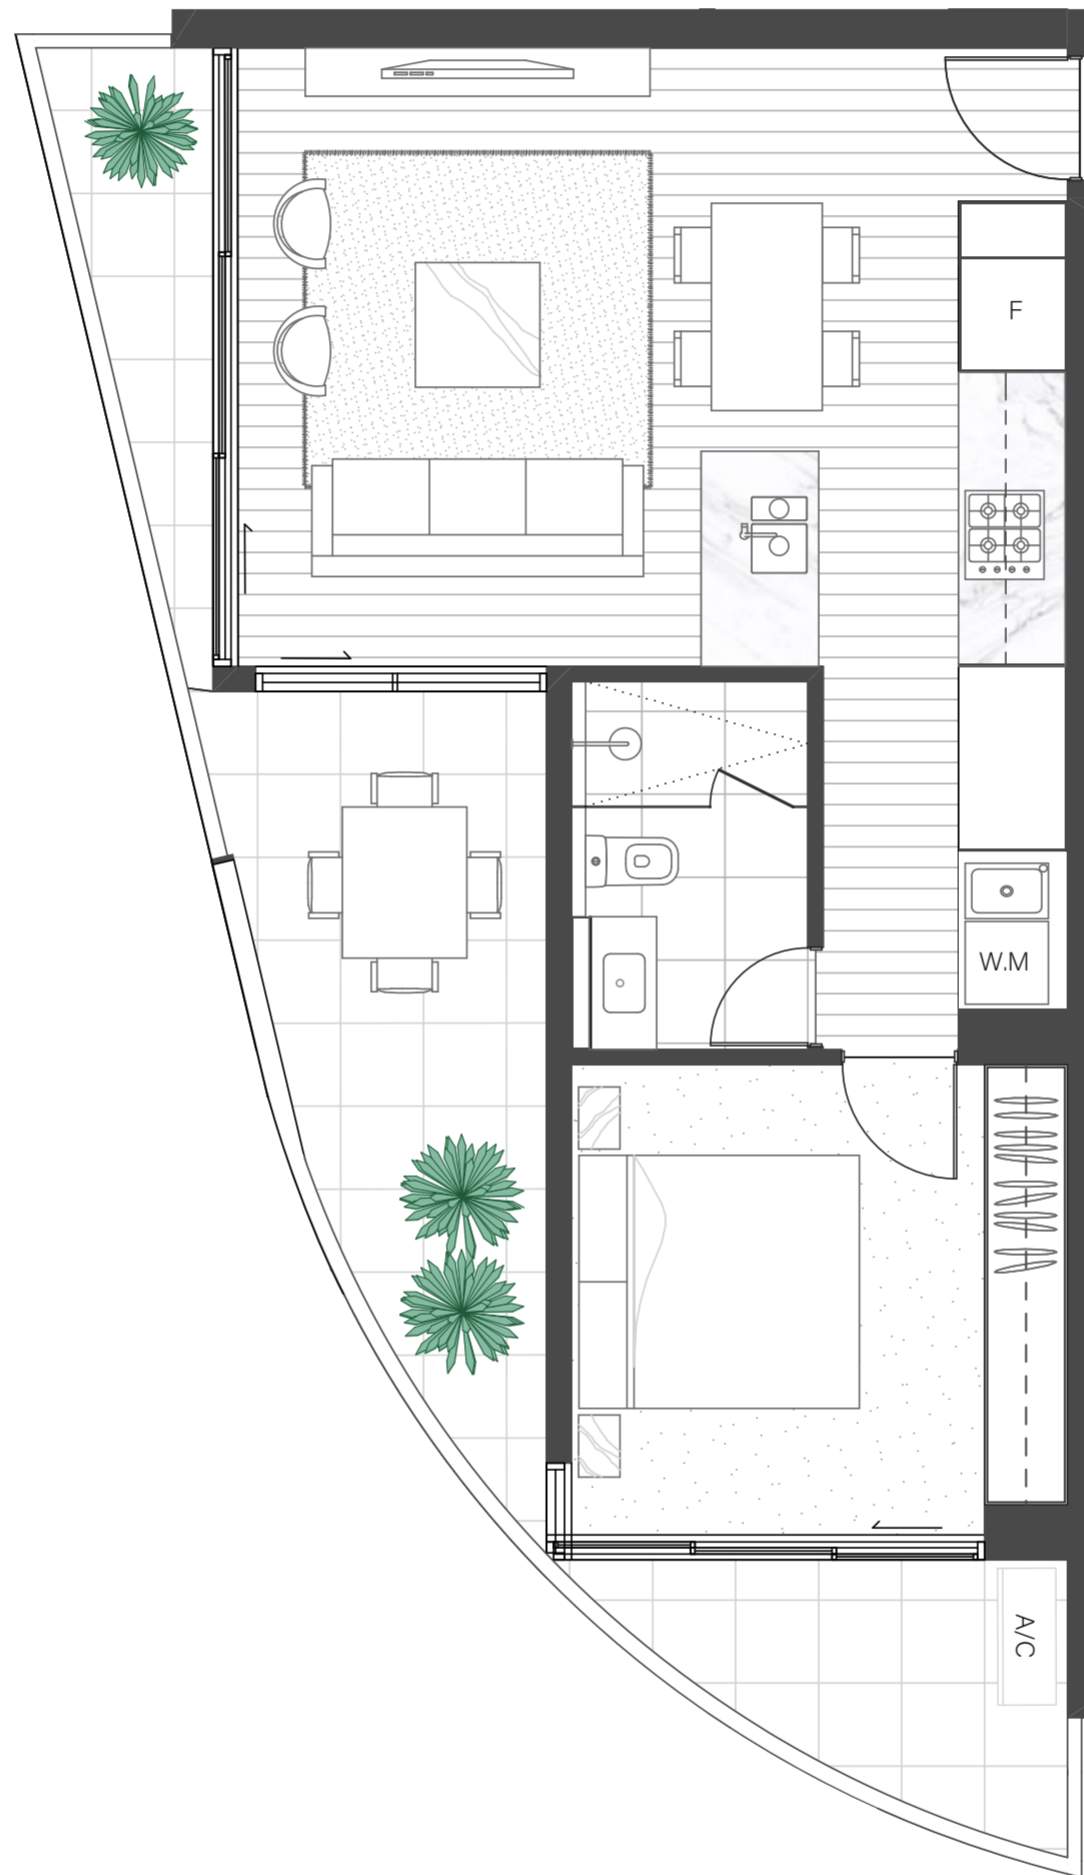

IRIDIAN

HAMPTON EAST

APT
2.05

ROOMS	
Bedroom.....	1
Bathroom.....	1
Storage.....	1
Car Park.....	1

AREA	
Internal Area.....	55m ²
External Area.....	21m ²
Total Area.....	76m ²

LEGEND	
F	Fridge
W.M	Washing Machine
A/C	Air conditioning condenser

LEVEL 2