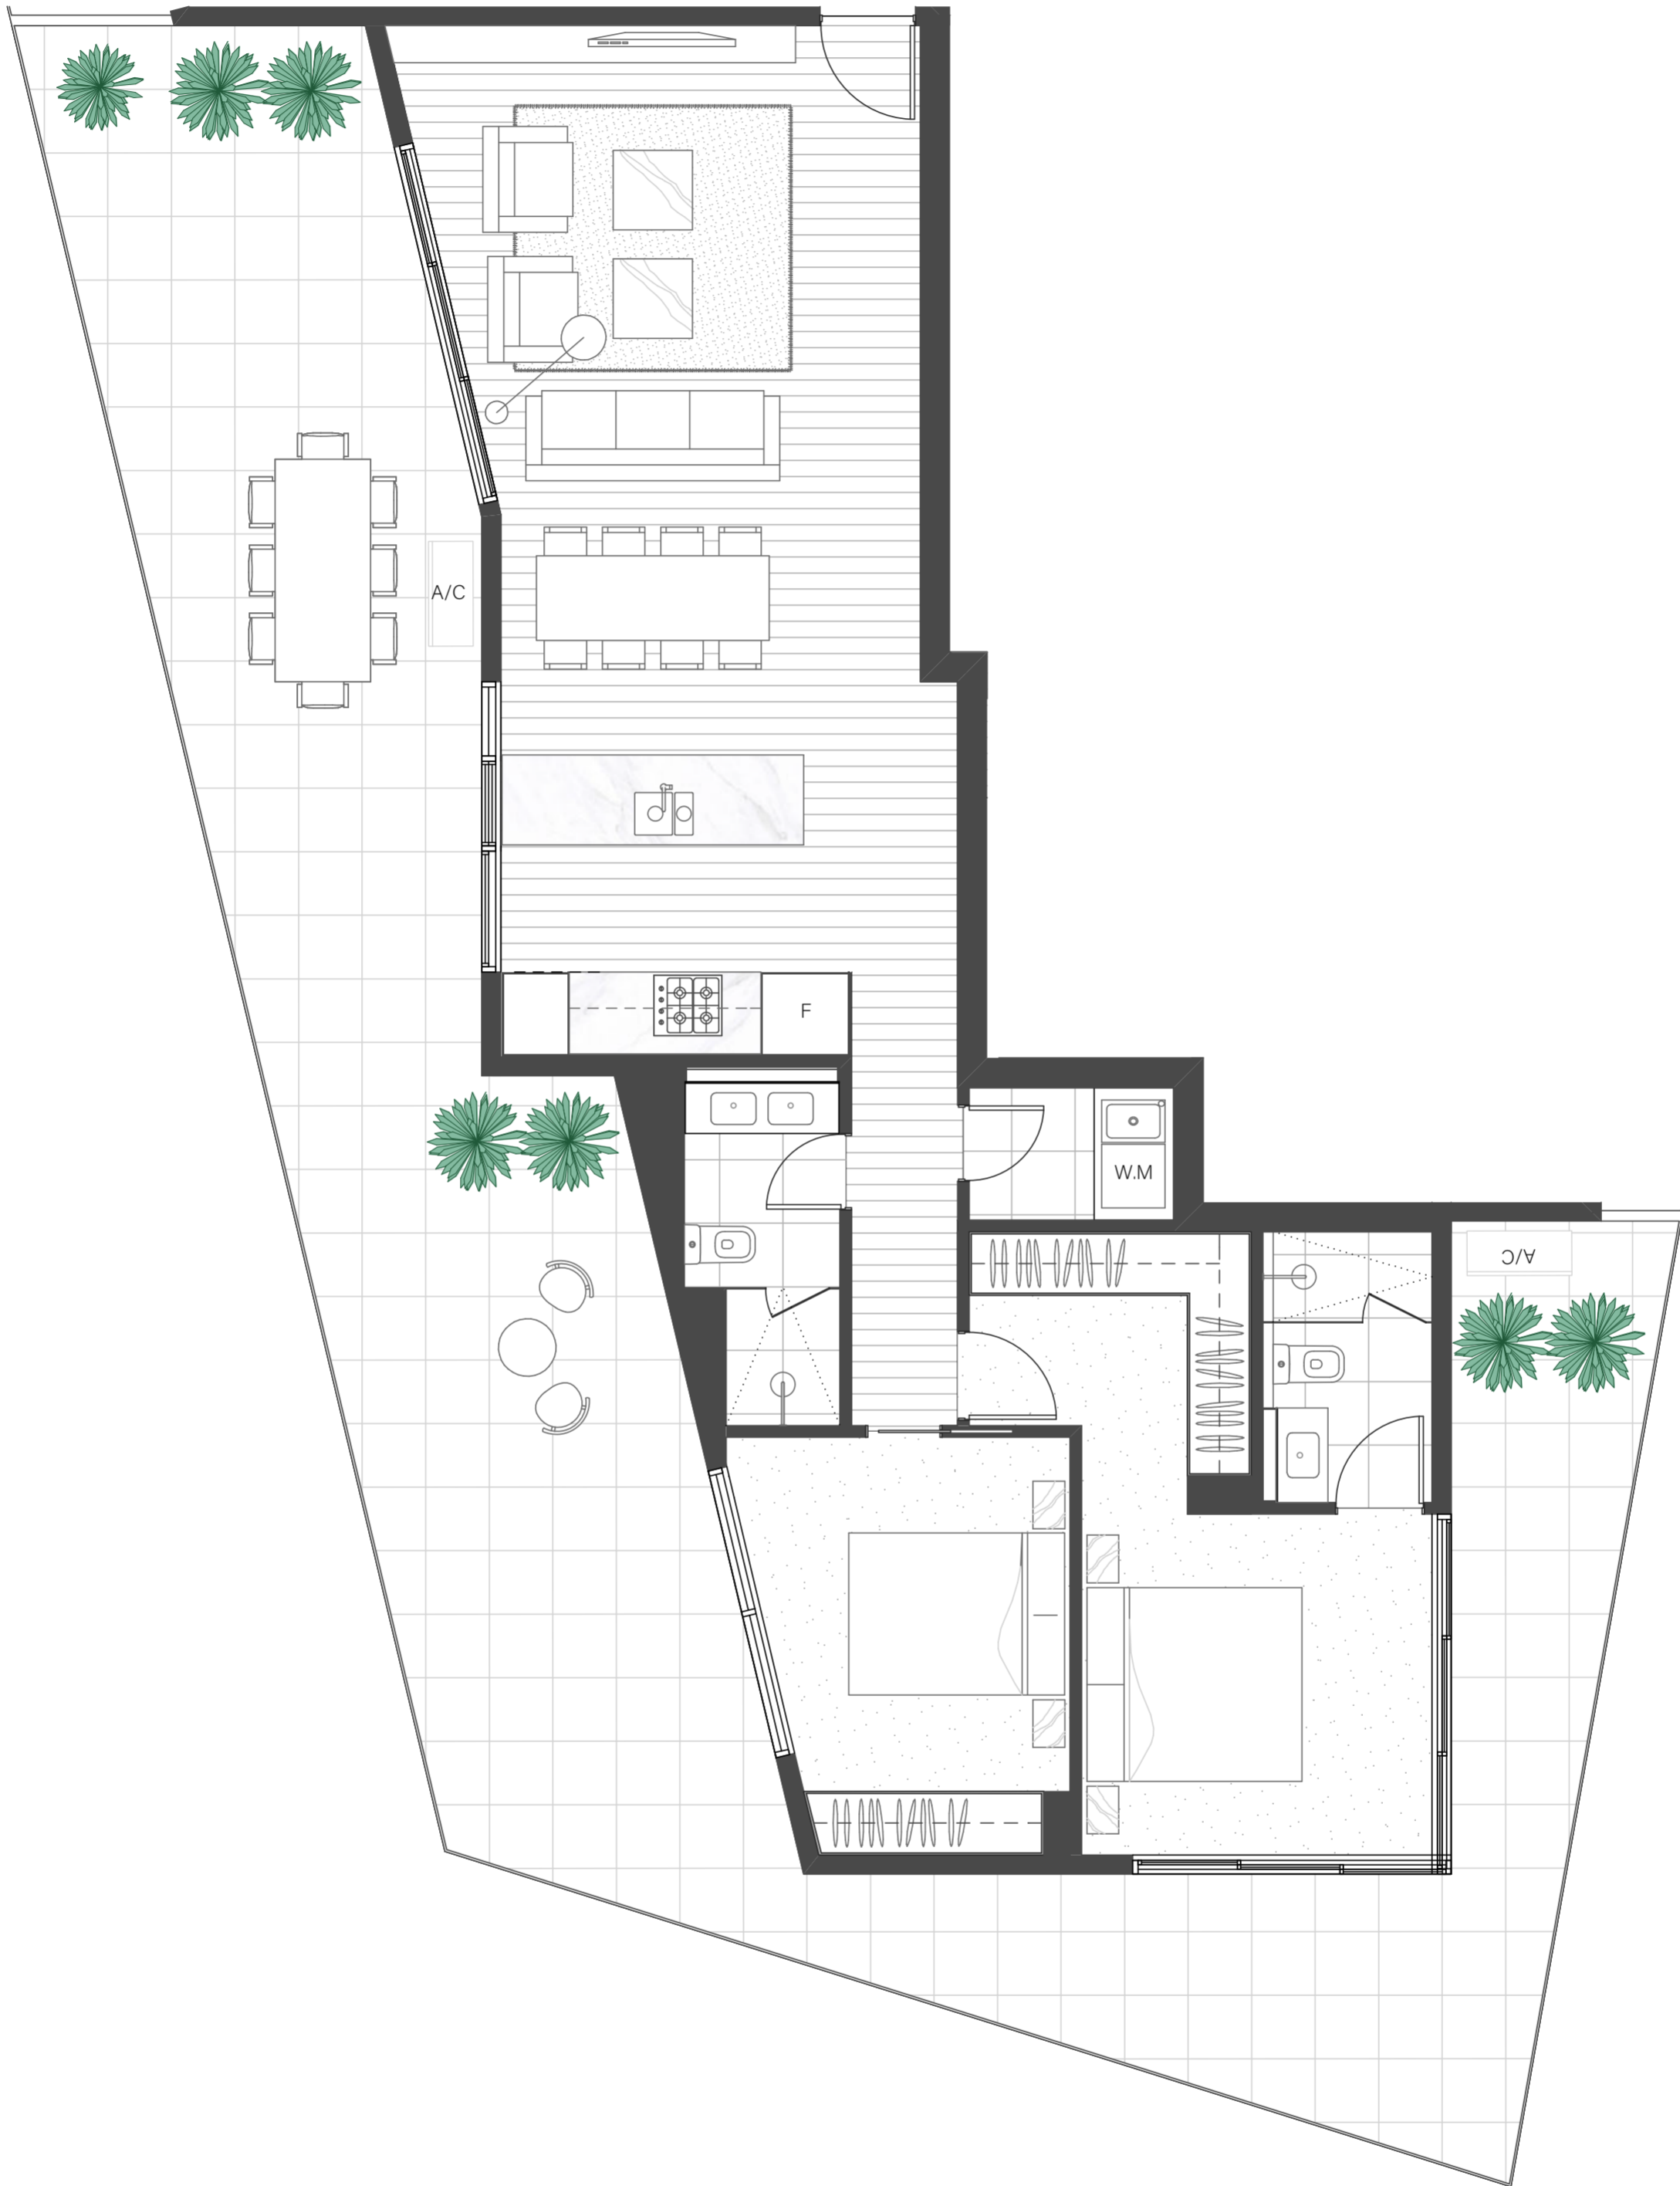

IRIDIAN

HAMPTON EAST

APT
3.03

ROOMS	AREA
Bedroom.....	2
Bathroom.....	2
Storage.....	1
Car Park.....	1

INTERNAL AREA	EXTERNAL AREA	TOTAL AREA
Internal Area.....	96m ²	
External Area.....	80m ²	
Total Area.....	176m ²	

LEGEND	
F	Fridge
W.M	Washing Machine
LI	Linen
A/C	Air conditioning condenser

LEVEL 3